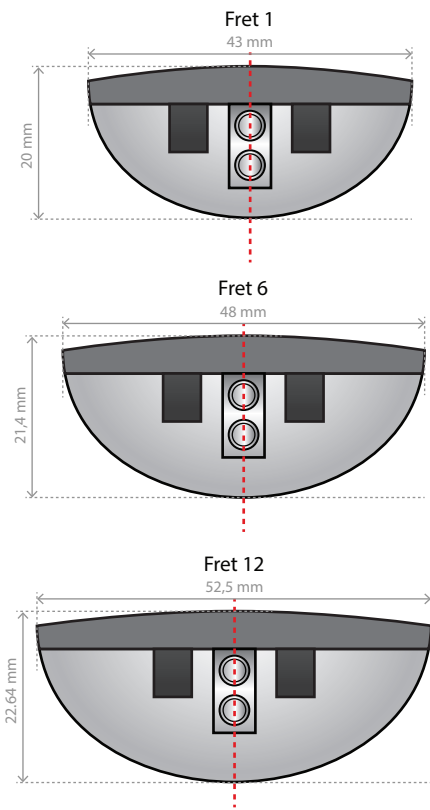

# ASYMMETRIC NECK PROFILES

## C-shape (Original shape)

## Progressive asymmetric shape (3 mm)

## Progressive asymmetric neck (5 mm)