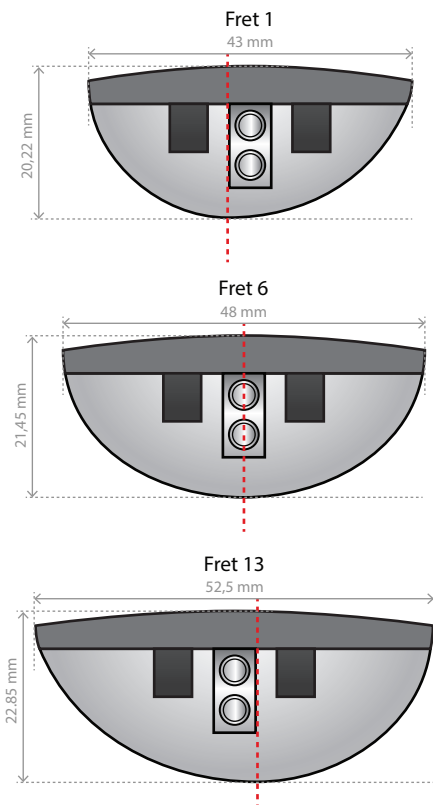

# ASYMMETRIC NECK PROFILES

## C-shape (Original shape)

## Progressive asymmetric shape (3 mm)

## Progressive asymmetric neck (5 mm)