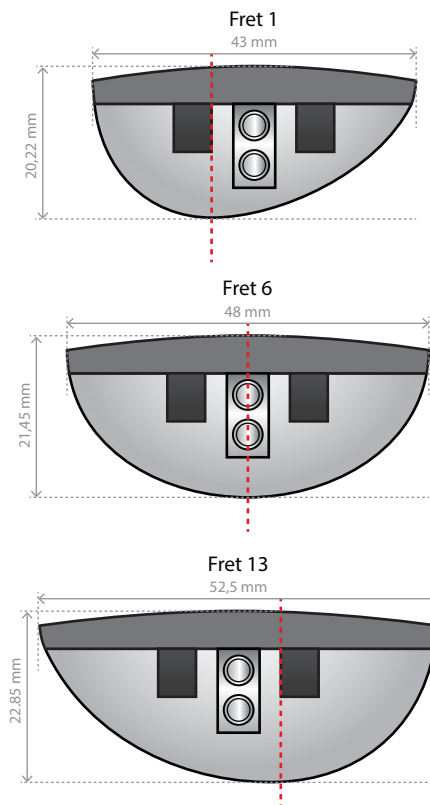

# ASYMMETRIC NECK PROFILES

## C-shape (Original shape)

## Progressive asymmetric shape (3 mm)

## Progressive asymmetric neck (5 mm)